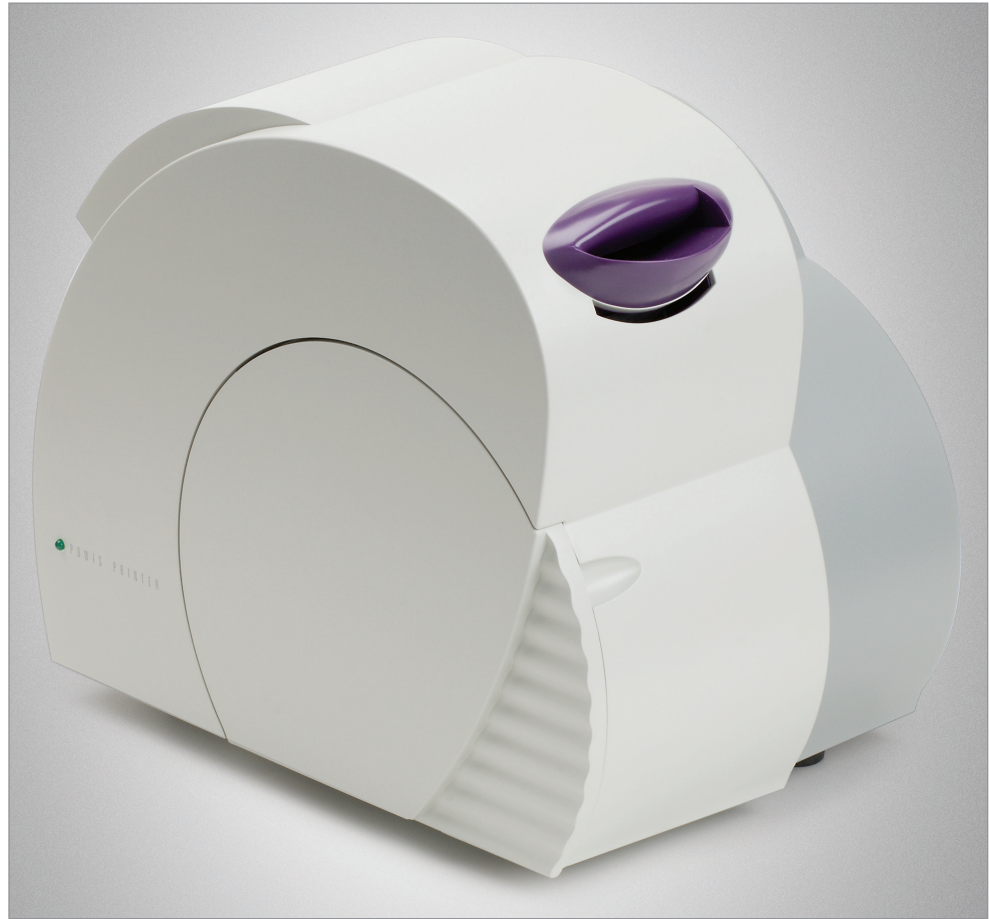

POWIS PowisPrinter®

The PowisPrinter® lets you add dazzling foil titles to the spines of your books. If you are tape binding documents, the PowisPrinter® is the perfect addition to your office. When a document is on the shelf, its spine becomes its most important asset.

The PowisPrinter® prints with seven colors of foil. Use the 11 built-in fonts via the printer's keyboard (included, except in Japan) or connect the printer to a computer to use your own fonts and logos. You can design titles with three orientations (horizontal, vertical, and stacked), and type sizes from 8 points to 84 points. Spines are divided into three zones (top, middle, and bottom), and you can use different type styles, sizes, and orientations in each zone on the same strip.

Highlights

- Seven available foil colors
- No PC needed with direct-input keyboard
- Eleven built-in fonts or add fonts and logos via computer connection
- Fonts sizes from 8 points to 84 points
- Three letter orientations
- Three separate printing zones
- Preview spine before printing
- Infrared sensor communicates with Fastback® 15xs and Fastback® 11

Specifications

Machine Dimensions: 14"W x 12"H x 9.25"D
(35.6 cmW x 30.5 cmH x 23.5cmD)

Maximum weight: 22.25 lbs (10.2 kg)

Average Printing Time: 20 seconds

Strip length: A5, 8.5", 9", 11", A4, 14",
14.875"