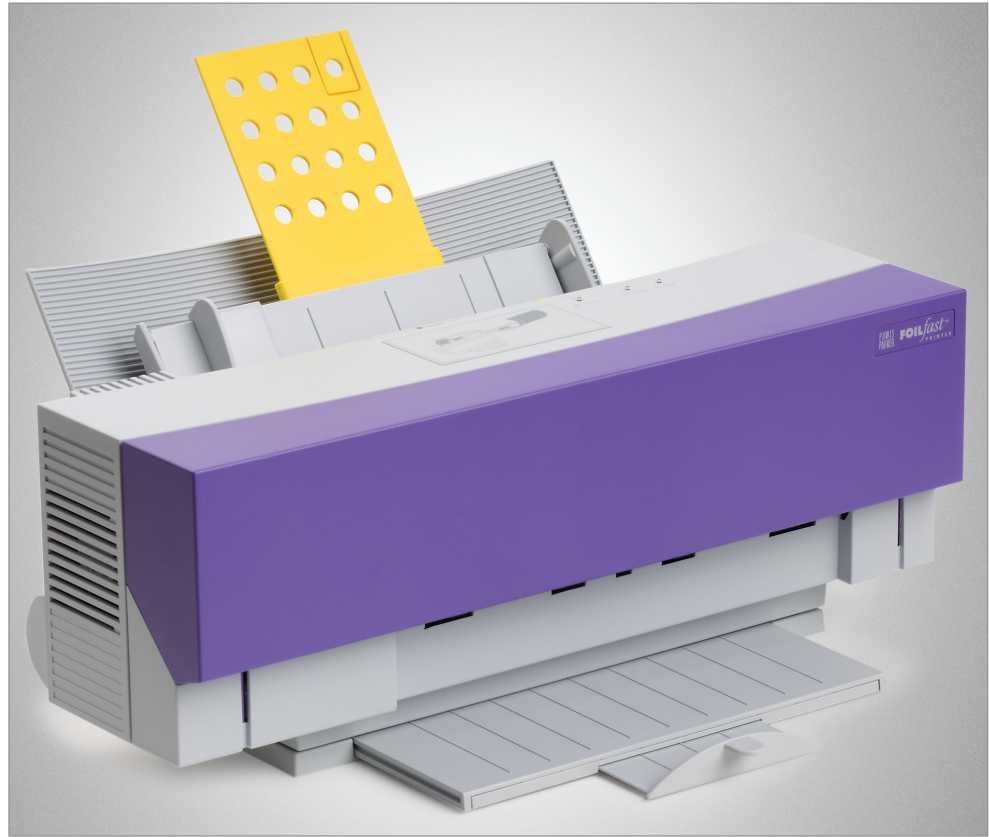

POWIS Foilfast® Printer

The revolutionary Foilfast® Printer is the perfect addition to any office, letting you add stunning foil artwork and titles to your document covers. This 600 dpi printer will feed multiple pages, and is designed to work perfectly with the Comp Cover™ line of covers. It also prints in foil on Powis Parker's 7 mil clear poly covers. The Foilfast printer uses drop-in foil cartridges that come in seven popular colors: gold, silver, black, white, red, green, and blue. The foil colors match the colors available for the PowisPrinter® ensuring consistent design throughout your work.

Foil printing was once an expensive proposition, requiring special equipment and custom-made metal dies. With the Foilfast printer now everyone can produce beautiful foil-printed covers in less than two minutes per sheet. The Foilfast® printer works like a standard ink-jet or laser printer, and is compatible with most popular design and layout programs, such as Adobe Illustrator, Quark Xpress, and Corel Draw. The intuitive interface requires no special color palettes. It is PC and Macintosh compatible.

Highlights

- Prints in seven colors of foil
- 600 dpi
- Works with popular design programs
- No special color palettes required
- Compatible with PC and Macintosh computer systems

Specifications

Machine Dimensions: 7.5"W x 7.5"H x 11.8"D
(19cmW x 19cmH x 30cmD)