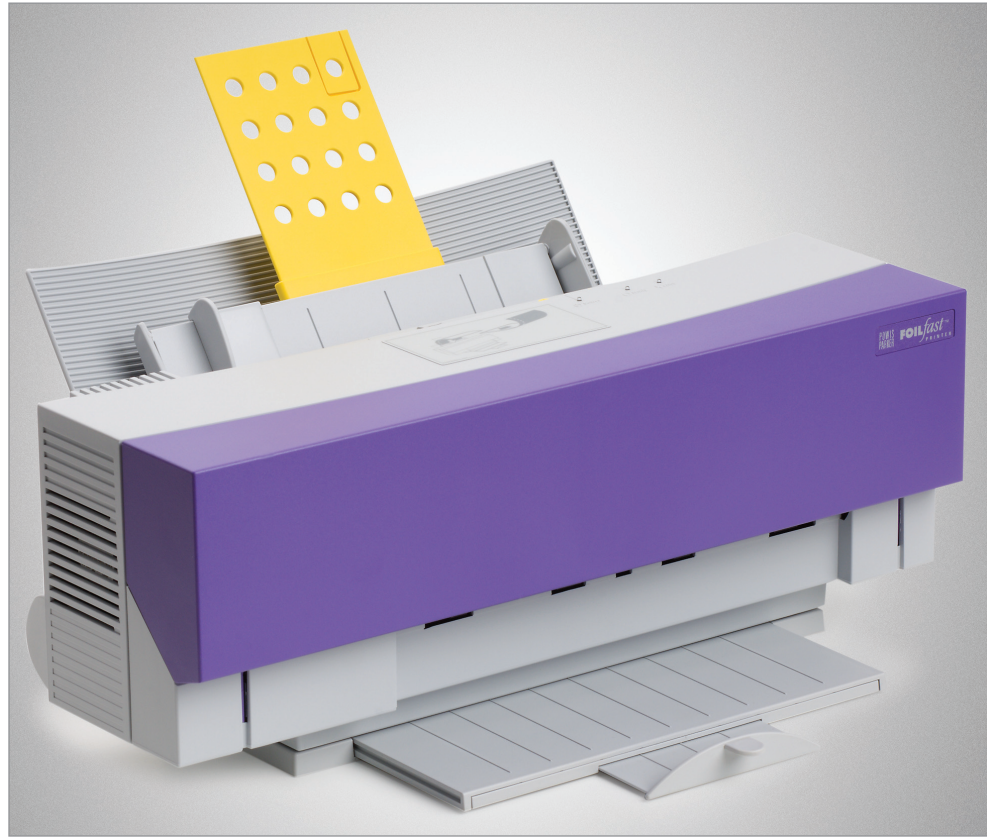

POWIS Foilfast® Printer

The revolutionary Foilfast® Printer is the perfect addition to any office, letting you add stunning foil artwork and titles to your document covers. This 600 dpi printer will feed multiple pages, and is designed to work perfectly with the Comp Cover™ line of covers. It also prints in foil on Powis Parker's 7 mil clear poly covers. The Foilfast printer uses drop-in foil cartridges that come in seven popular colors: gold, silver, black, white, red, green, and blue. The foil colors match the colors available for the PowisPrinter® ensuring consistent design throughout your work.

Foil printing was once an expensive proposition, requiring special equipment and custom-made metal dies. With the Foilfast printer now everyone can produce beautiful foil-printed covers in less than two minutes per sheet. The Foilfast® printer works like a standard ink-jet or laser printer, and is compatible with most popular design and layout programs, such as Adobe Illustrator, Quark Xpress, and Corel Draw. The intuitive interface requires no special color palettes. It is PC and Macintosh compatible.

Highlights

- Prints in seven colors of foil
- 600 dpi
- Works with popular design programs
- No special color palettes required
- Compatible with PC and Macintosh computer systems

Specifications

Machine Dimensions: 7.5"W x 7.5"H x 11.8"D
(19cmW x 19cmH x 30cmD)