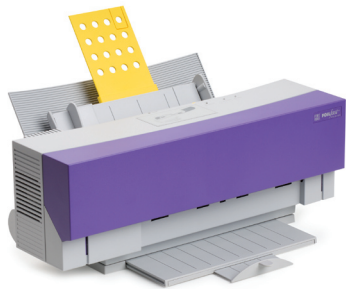

POWIS Foilfast® Printer

The revolutionary Foilfast® Printer is the perfect addition to any office, letting you add stunning foil artwork and titles to your document covers. This 600 dpi printer will feed multiple pages, and is designed to work perfectly with the Comp Cover™ line of covers. It also prints in foil on Powis Parker's 7 mil clear poly covers. The Foilfast printer uses drop-in foil cartridges that come in seven popular colors: gold, silver, black, white, red, green, and blue. The foil colors match the colors available for the PowisPrinter® ensuring consistent design throughout your work.

Foil printing was once an expensive proposition, requiring special equipment and custom-made metal dies. With the Foilfast printer now everyone can produce beautiful foil-printed covers in less than two minutes per sheet. The Foilfast® printer works like a standard ink-jet or laser printer, and is compatible with most popular design and layout programs, such as Adobe Illustrator, Quark Xpress, and Corel Draw. The intuitive interface requires no special color palettes. It is PC and Macintosh compatible.

Highlights

- Prints in seven colors of foil
- 600 dpi
- Works with popular design programs
- No special color palettes required
- Compatible with PC and Macintosh computer systems

Specifications

Machine Dimensions: 7.5"W x 7.5"H x 11.8"D
(19cmW x 19cmH x 30cmD)